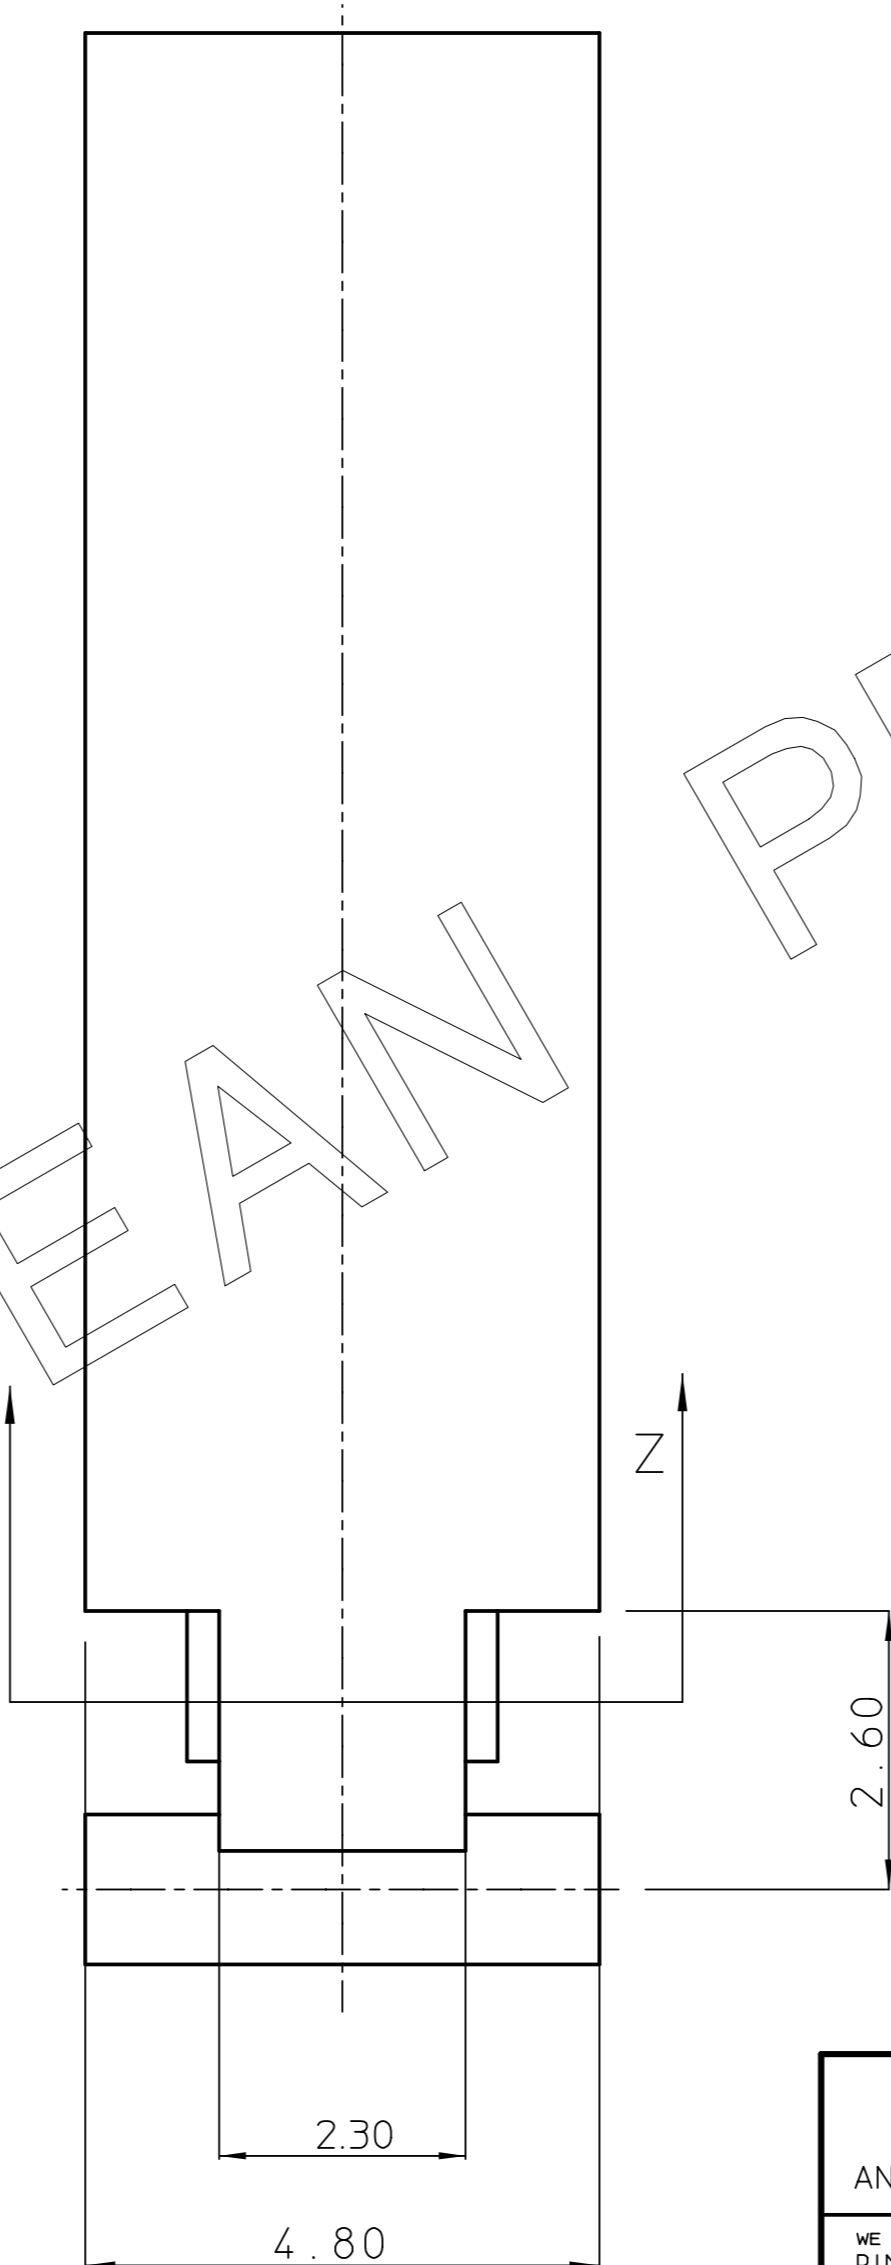

GEN. ST.	01	02	03	04	05	06	07	08	0D	50	60	70	80	90																	
INT. ST.	10	11	12	13	14	18	20	31	32	33	34	38	39	40	42	43	44	45	46	48	56	70	72	73	75	76	81	82	83	84	88

REV.	DATE	DESCRIPTION	BY	C'K'D'
A	13-09-01	CONVERSION REVISION 03	KN	

SECTION ZZ

EUROPEAN PROJECTION

NOTA'S

- 1. MATERIAL : POLYESTER  
COLOUR : GREY

1DEC ±0,2 1DEC 2DEC ±0,1 2DEC ANGLES ±1° HOEKEN	<b>APPR.</b>	<b>DATE</b>	<b>SIGN.</b>	LOCKING KEY HM2 CABLE CONNECTOR	
WE RESERVE THE RIGHT TO CHANGE DIMENSIONS OR REQUIREMENTS WITHOUT PRIOR NOTICE.	DRAFT	01-12-95	R.Verbeek	CAT. No. HM2LKO	
ALL DIMENSIONS IN MM	CHECKED			SCALE	
ALLE AFMETINGEN IN MM	PROD. MGR.			FCI MECHELEN N.V.	
	PR. ENG. MGR.			A. SPINOYSTRAAAT 8, 2800 MECHELEN	
	PR. MGT. MGR.			7 / 1	
	<b>REFERENCES / REFERENTIES</b>			BS,C ,201630,006	
				DRAWING No. CUSTOMER DRAWING	
				A	
				REVISION	