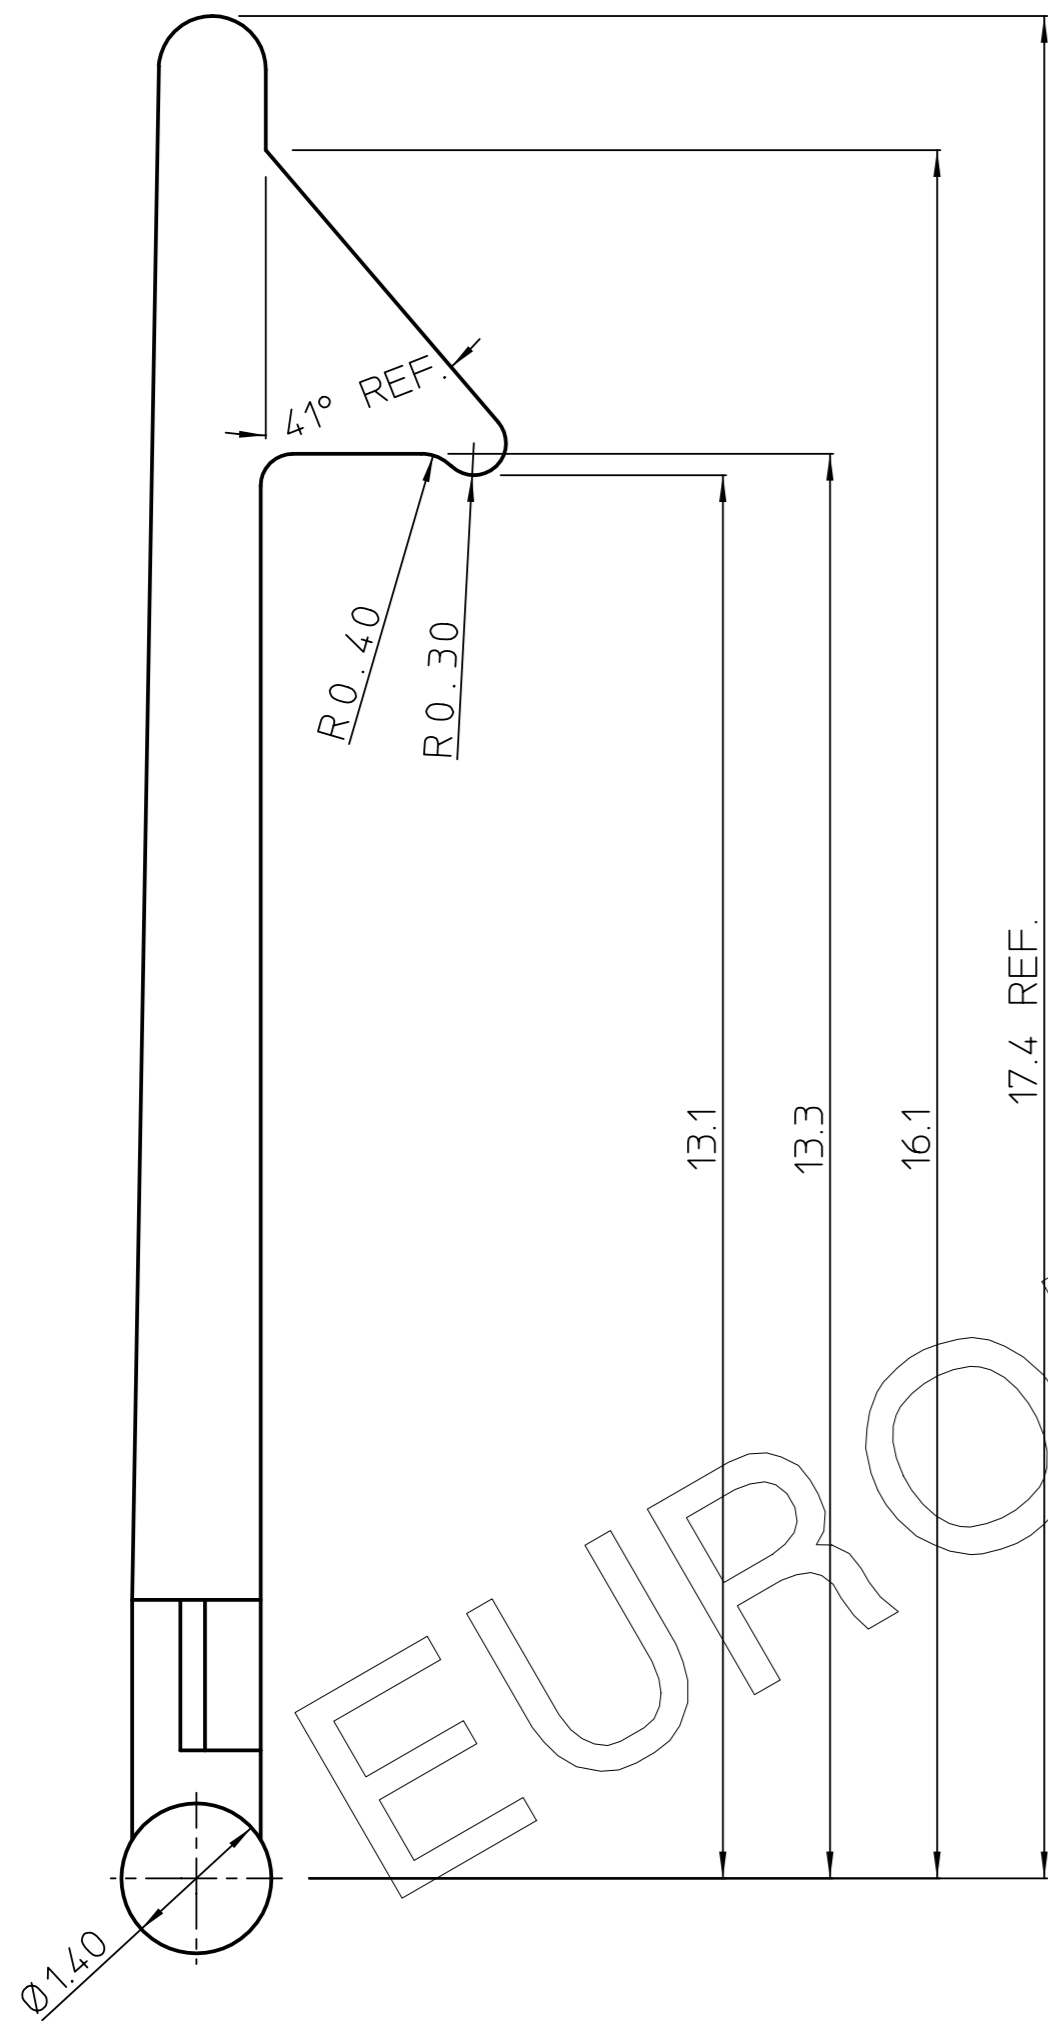

GEN. ST.	01	02	03	04	05	06	07	08	0D	50	60	70	80	90																	
INT. ST.	10	11	12	13	14	18	20	31	32	33	34	38	39	40	42	43	44	45	46	48	56	70	72	73	75	76	81	82	83	84	88

REV.	DATE	DESCRIPTION	BY	C'K'D'
A	13-09-01	CONVERSION REVISION 03	KN	

SECTION ZZ

EUROPEAN PROJECTION

NOTA'S

- 1. MATERIAL : POLYESTER  
COLOUR : GREY

1DEC ±0,2 1DEC 2DEC ±0,1 2DEC ANGLES ±1° HOEKEN	<b>APPR.</b>	<b>DATE</b>	<b>SIGN.</b>	LOCKING KEY HM2 CABLE CONNECTOR	
WE RESERVE THE RIGHT TO CHANGE DIMENSIONS OR REQUIREMENTS WITHOUT PRIOR NOTICE.	DRAFT	01-12-95	R.Verbeek	CAT. No. HM2LKO	
ALL DIMENSIONS IN MM	CHECKED			SCALE	
ALLE AFMETINGEN IN MM	PROD. MGR.			FCI MECHELEN N.V.	
	PR. ENG. MGR.			A. SPINOYSTRAAAT 8, 2800 MECHELEN	
	PR. MGT. MGR.			7 / 1	
	<b>REFERENCES / REFERENTIES</b>			BS,C ,201630,006	
				DRAWING No. CUSTOMER DRAWING	
				A	
				REVISION	